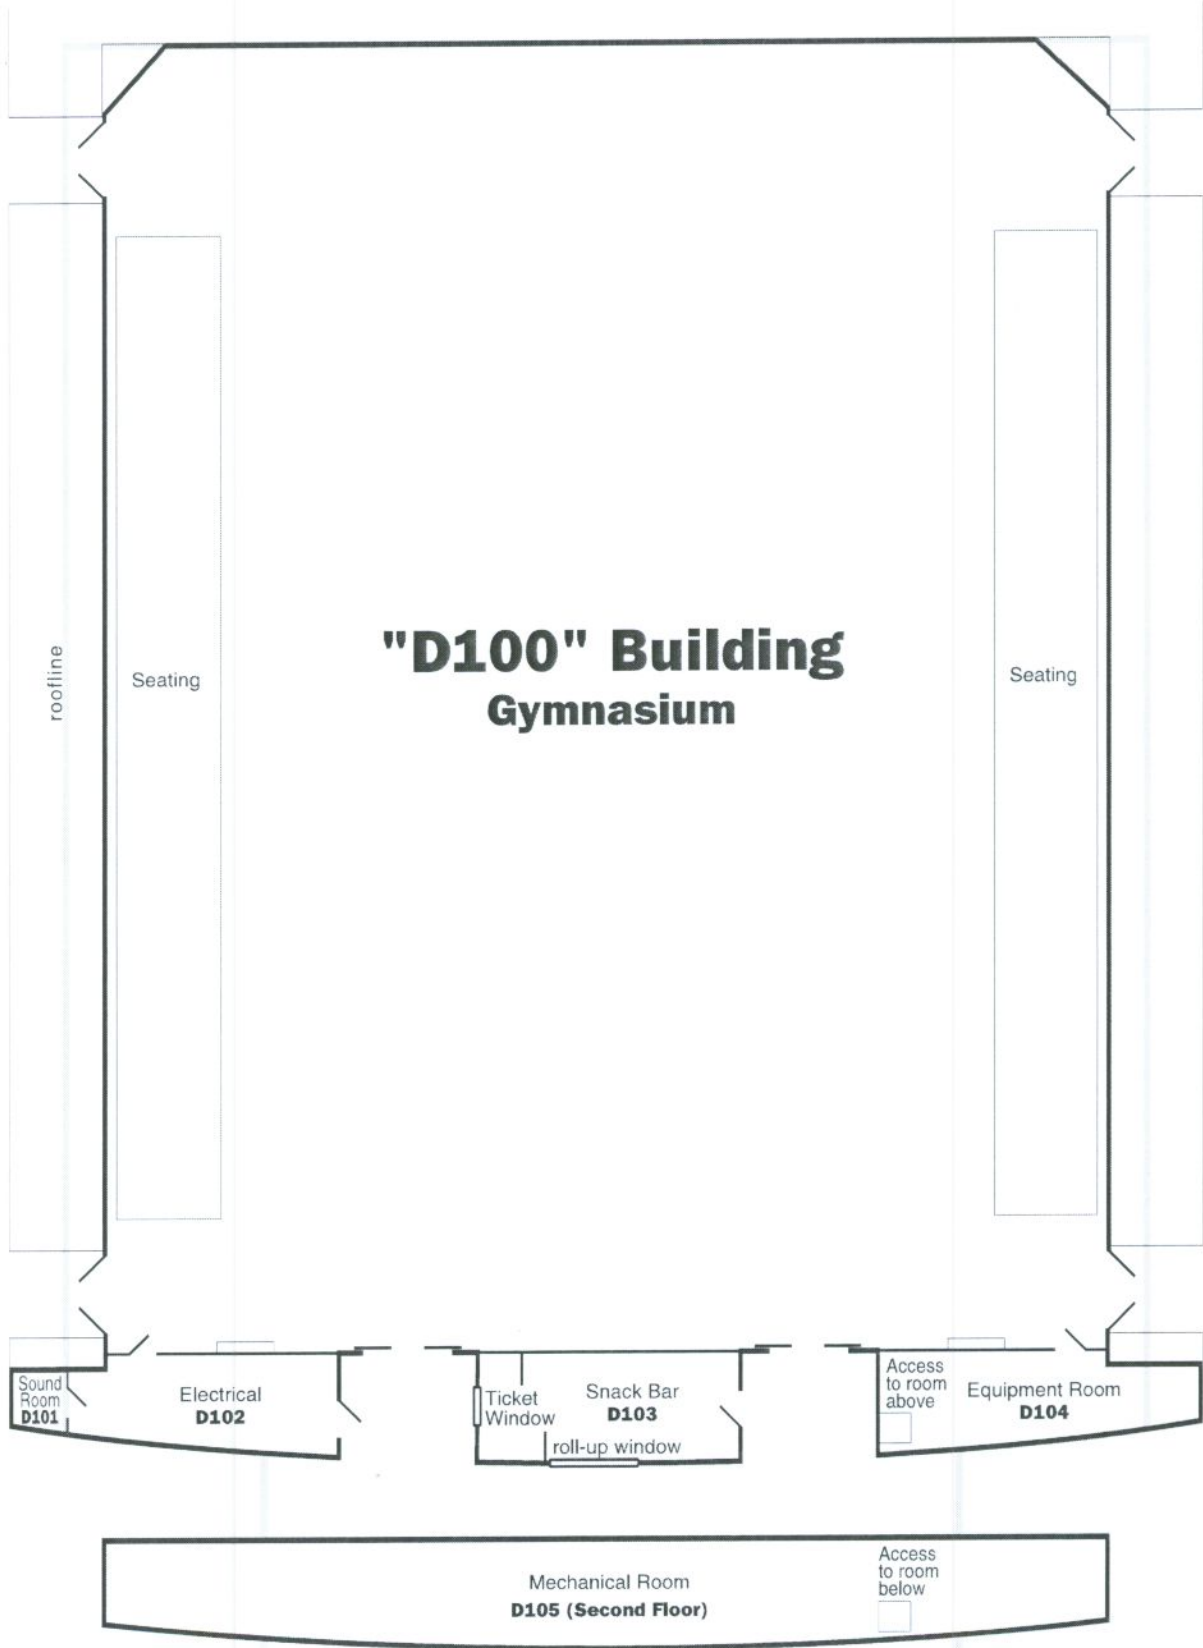

"C" Building

Library, Technology & Learning Resources, DSPS Hi-Tech, Tutoring

revised January 20, 2011

roofline/canopy

Covered Walkway

Office & Meeting Room
D202

Reception/Lobby
D201

Women
D209

Covered Walkway

Gym

"D200" Building

Exercise Science

Fitness Center Building

Business & Technology "E" Building

"F" Buildings & Classrooms & Administration

revised June 10, 2008