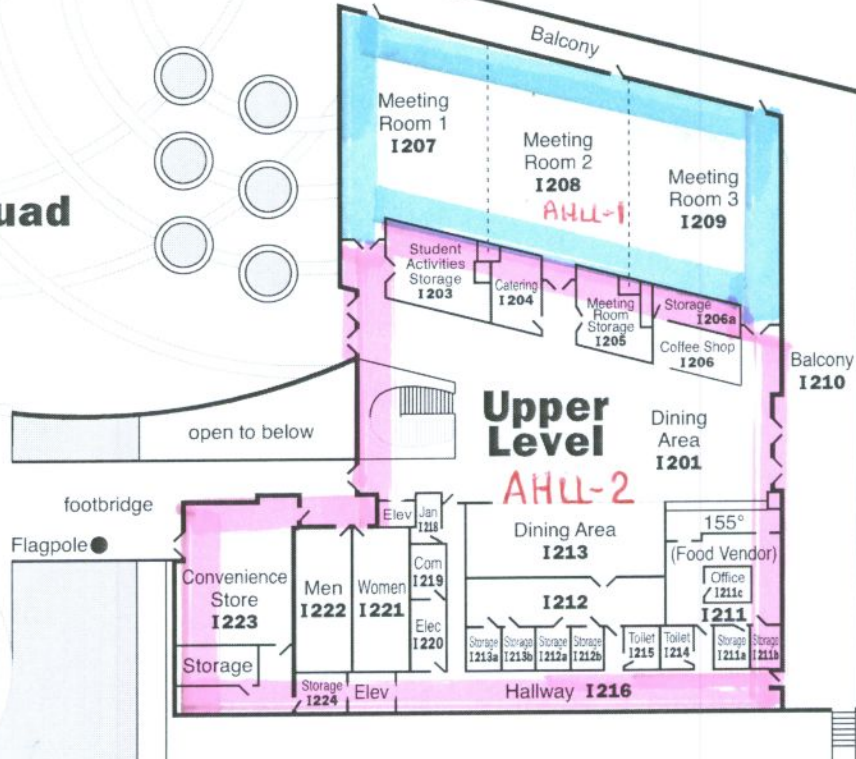

"C" Building

Library, Technology & Learning Resources, DSPS Hi-Tech, Tutoring

revised January 20, 2011

roofline/canopy

Covered Walkway

Office & Meeting Room
D202

Reception/Lobby
D201

Women
D209

H232

Physics Prep H233

Lab Tech H234

Earth Science Prep H235

Science Supervised Tutoring H239

Com H240

"H" Building

Quad