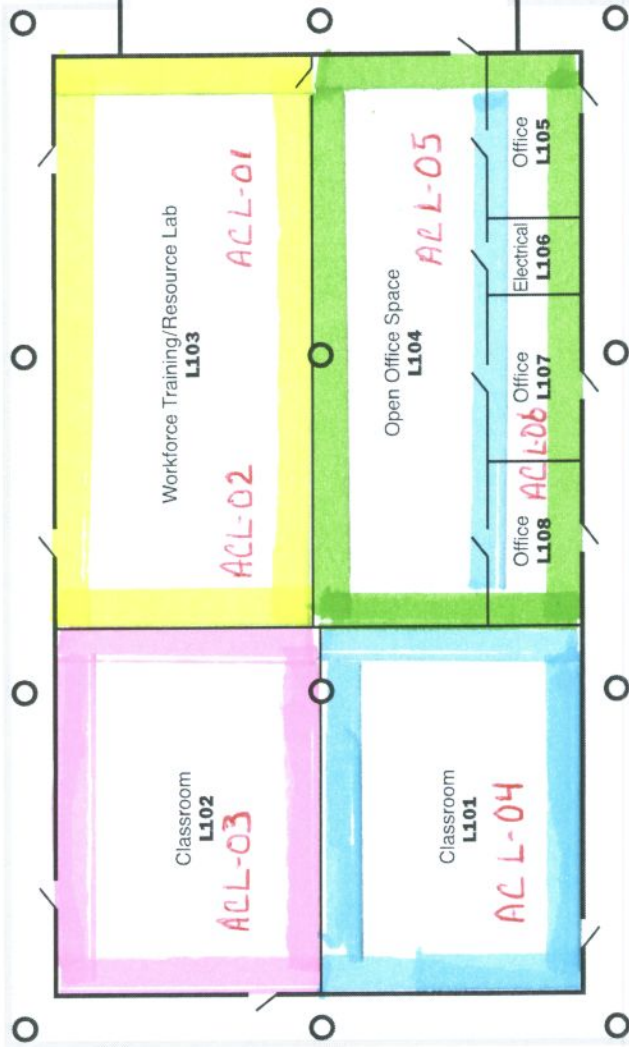

road

<- ramp down

<- ramp up

"L" Building

Center for Innovation