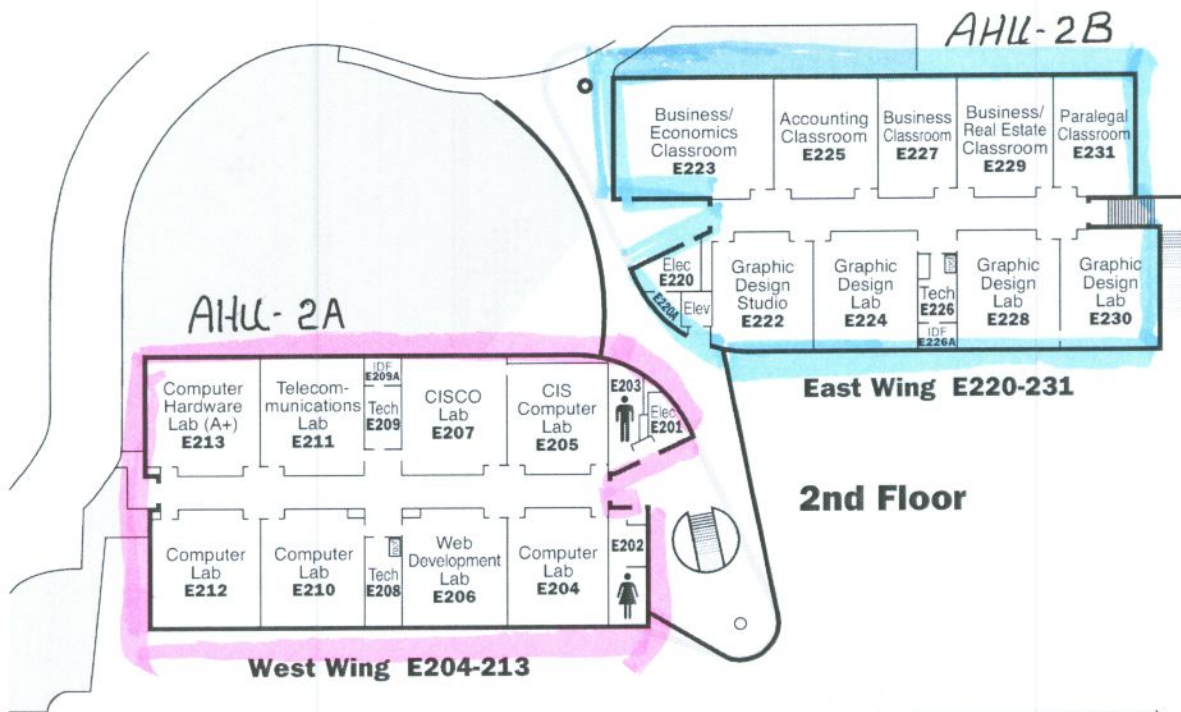

"C" Building

Library, Technology & Learning Resources, DSPS Hi-Tech, Tutoring

revised January 20, 2011

roofline/canopy

Covered Walkway

Office & Meeting Room
D202

Reception/Lobby
D201

Women
D209

Toilet
D210

Fitness Center
D203

AH-D2

AH-D1

Aerobics
D205

Electrical/Storage
D206

Electrical/Mechanical
D207

Roof Access

Covered Walkway

Gym

"D200" Building

Exercise Science

Fitness Center Building

Business & Technology "E" Building

"F" Buildings & Classrooms & Administration

revised June 10, 2008

Construction Zone
No Through Access

H Building Science & Mathematics Center

- AHL-1
- AHL-2
- AHL-3
- AHL-4
- AHL-5

to Greenhouse

1

2

3

4