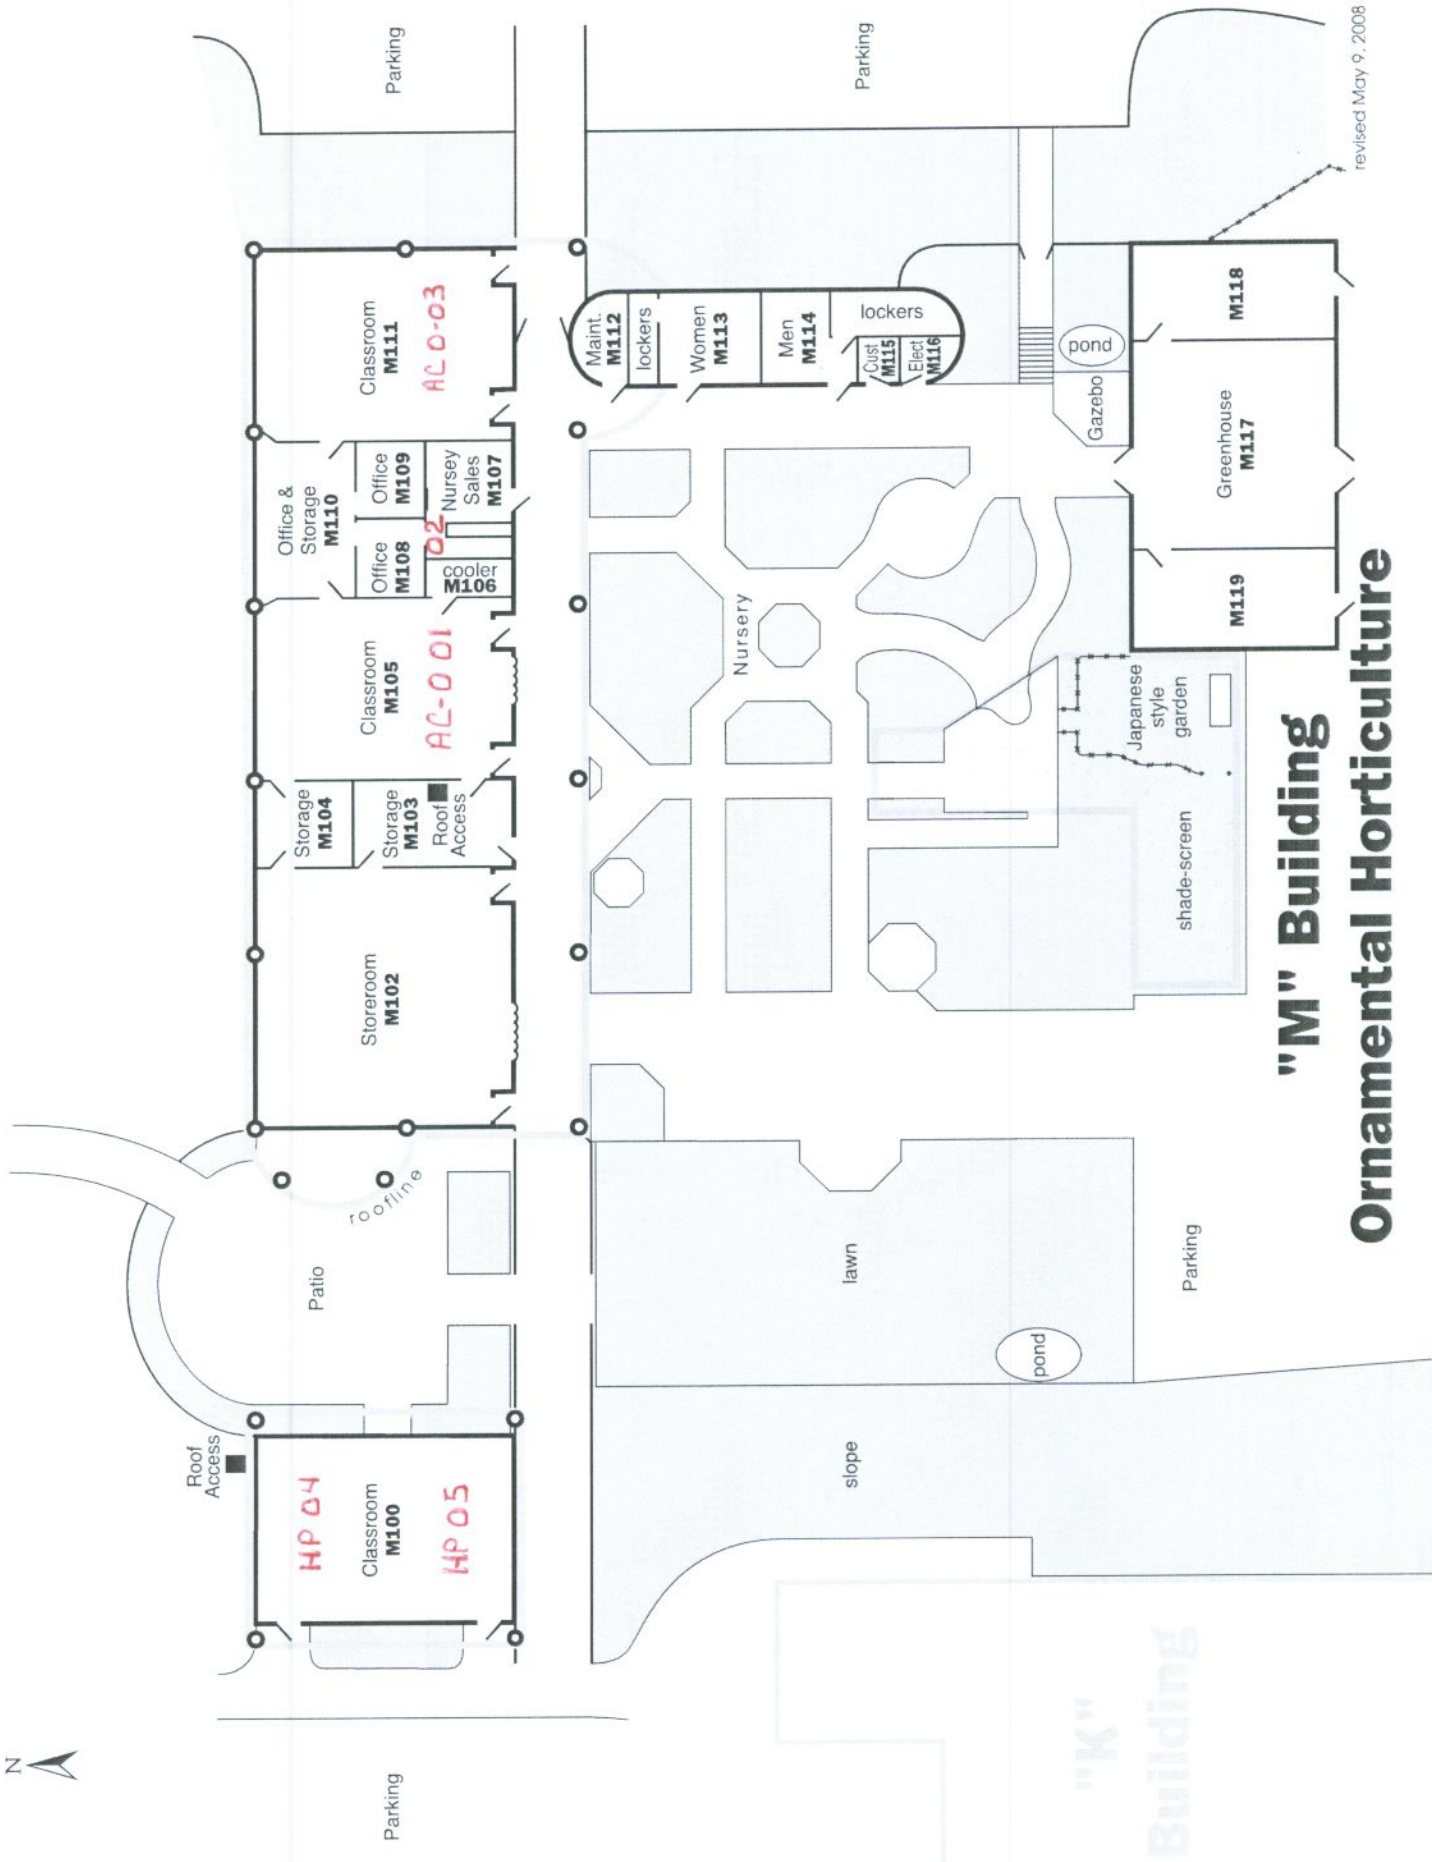

revised May 9, 2008

"M" Building Ornamental Horticulture