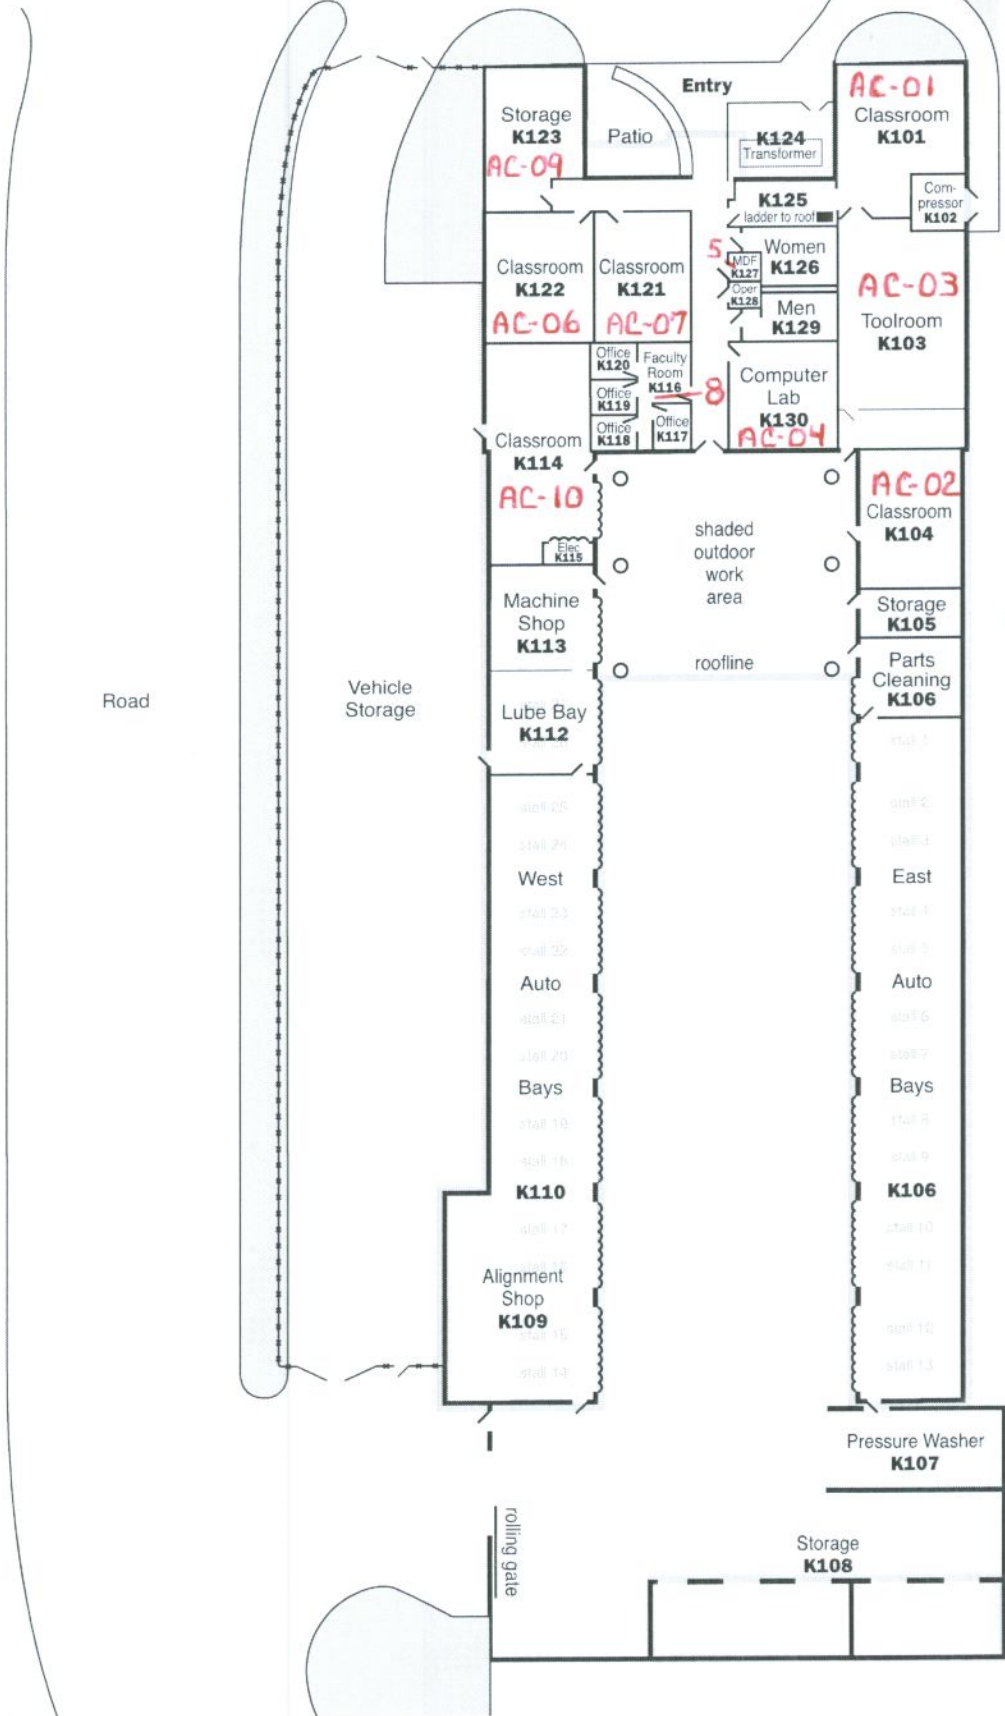

"K" Building Automotive Technology Complex