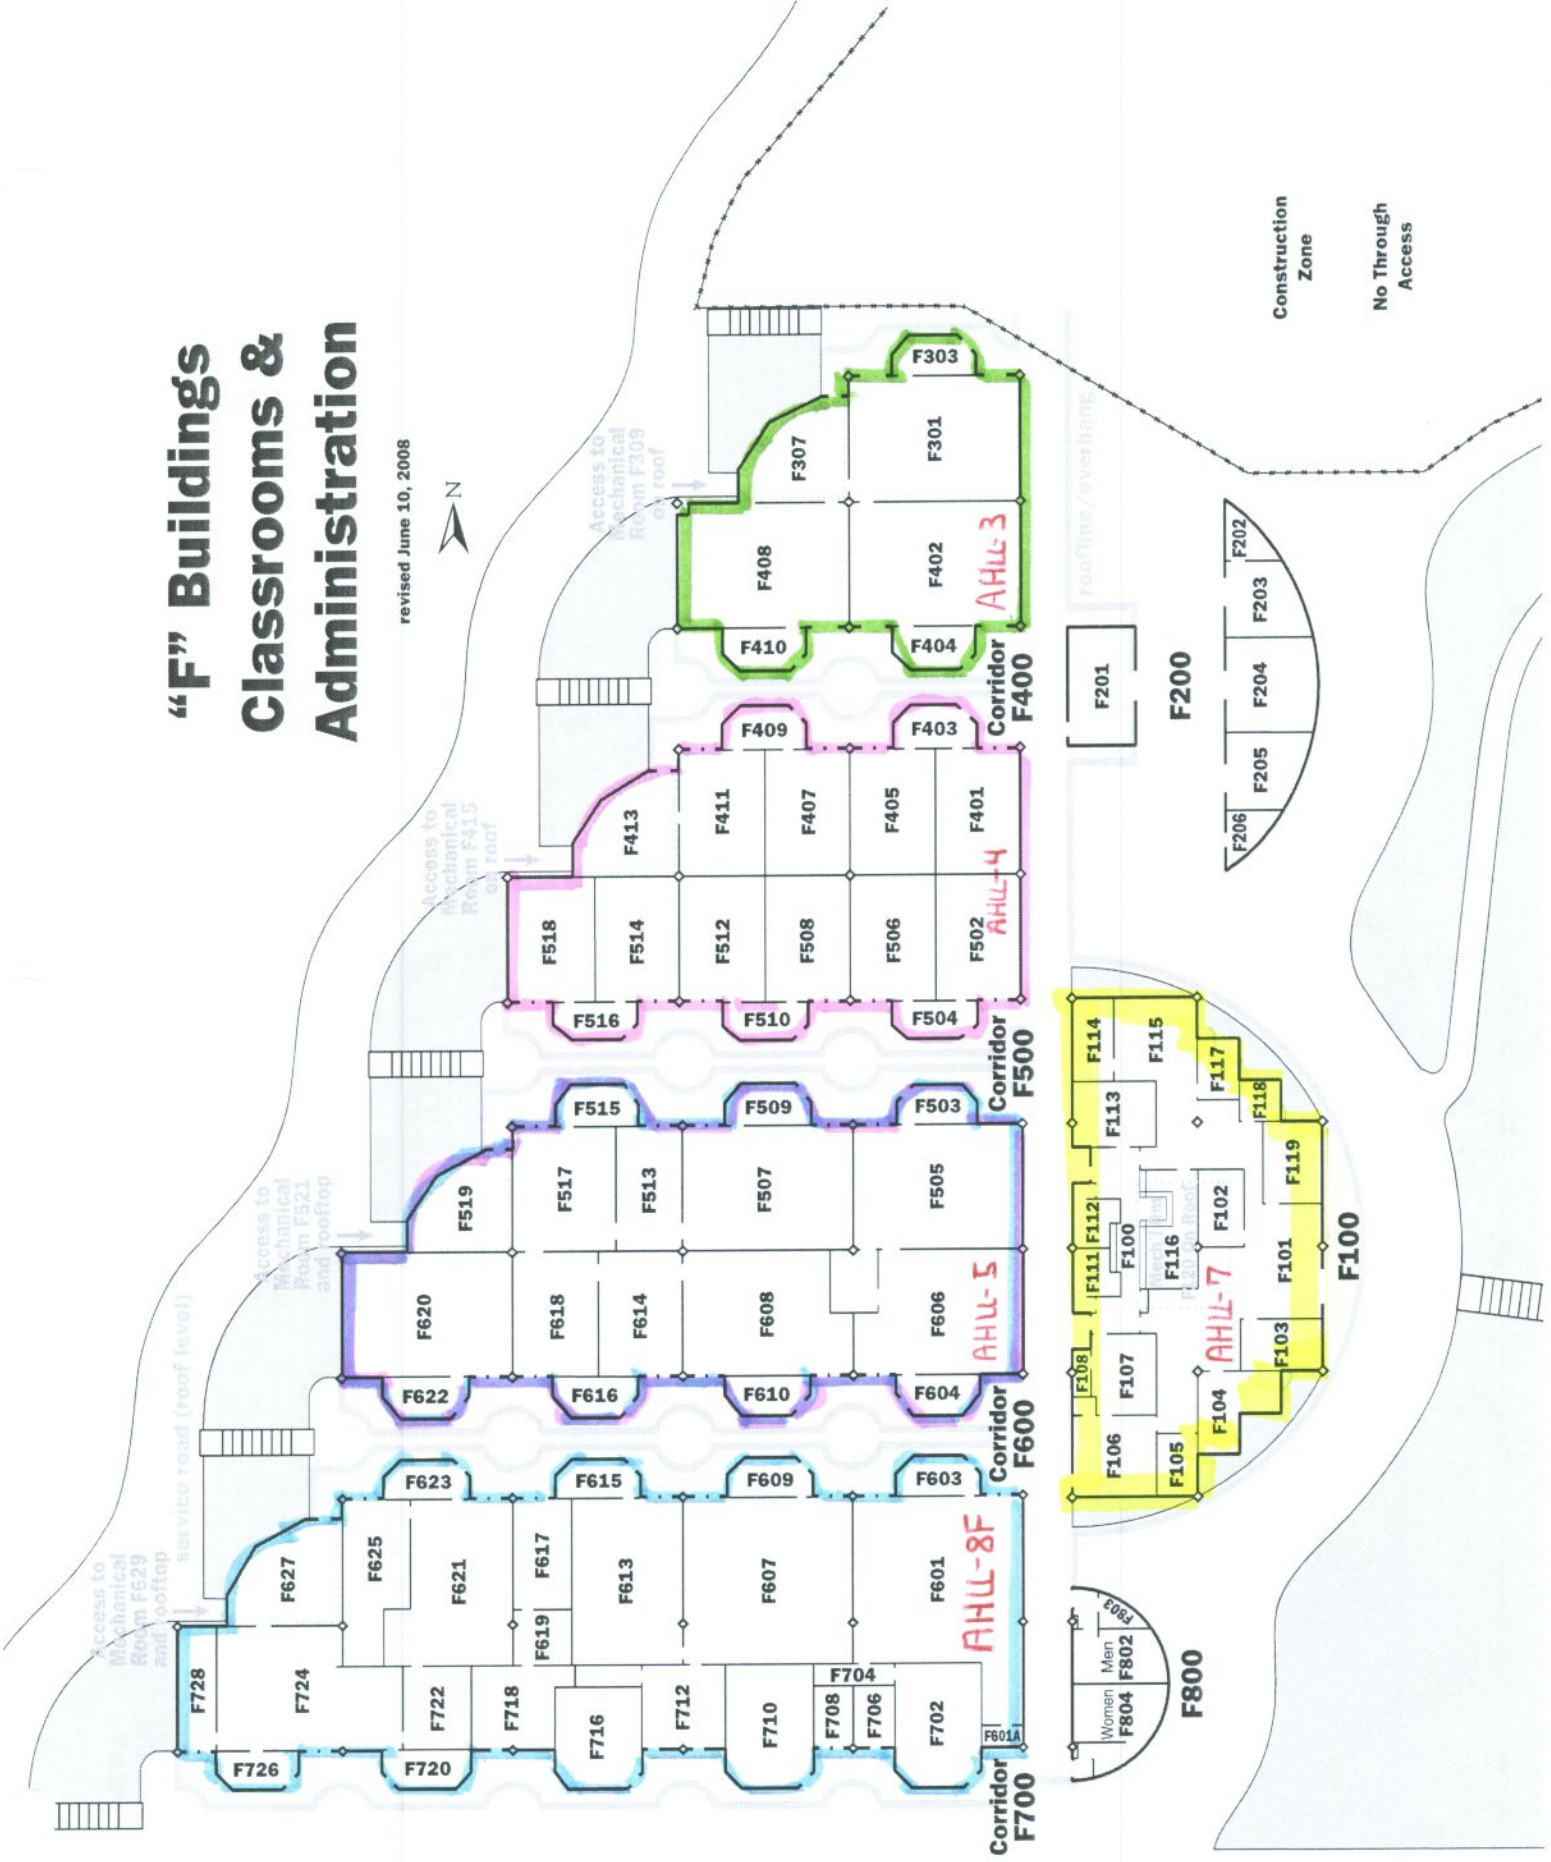

"C" Building

Library, Technology & Learning Resources, DSPS Hi-Tech, Tutoring

revised January 20, 2011

roofline/canopy

Covered Walkway

Office & Meeting Room
D202

Reception/Lobby
D201

Women
D209

Covered Walkway

Gym

"D200" Building

Exercise Science

Fitness Center Building

Business & Technology "E" Building

"F" Buildings & Classrooms & Administration

revised June 10, 2008

Construction Zone
No Through Access

H Building Science & Mathematics Center

- AHL-1
- AHL-2
- AHL-3
- AHL-4
- AHL-5

to Greenhouse

1

2

3

4