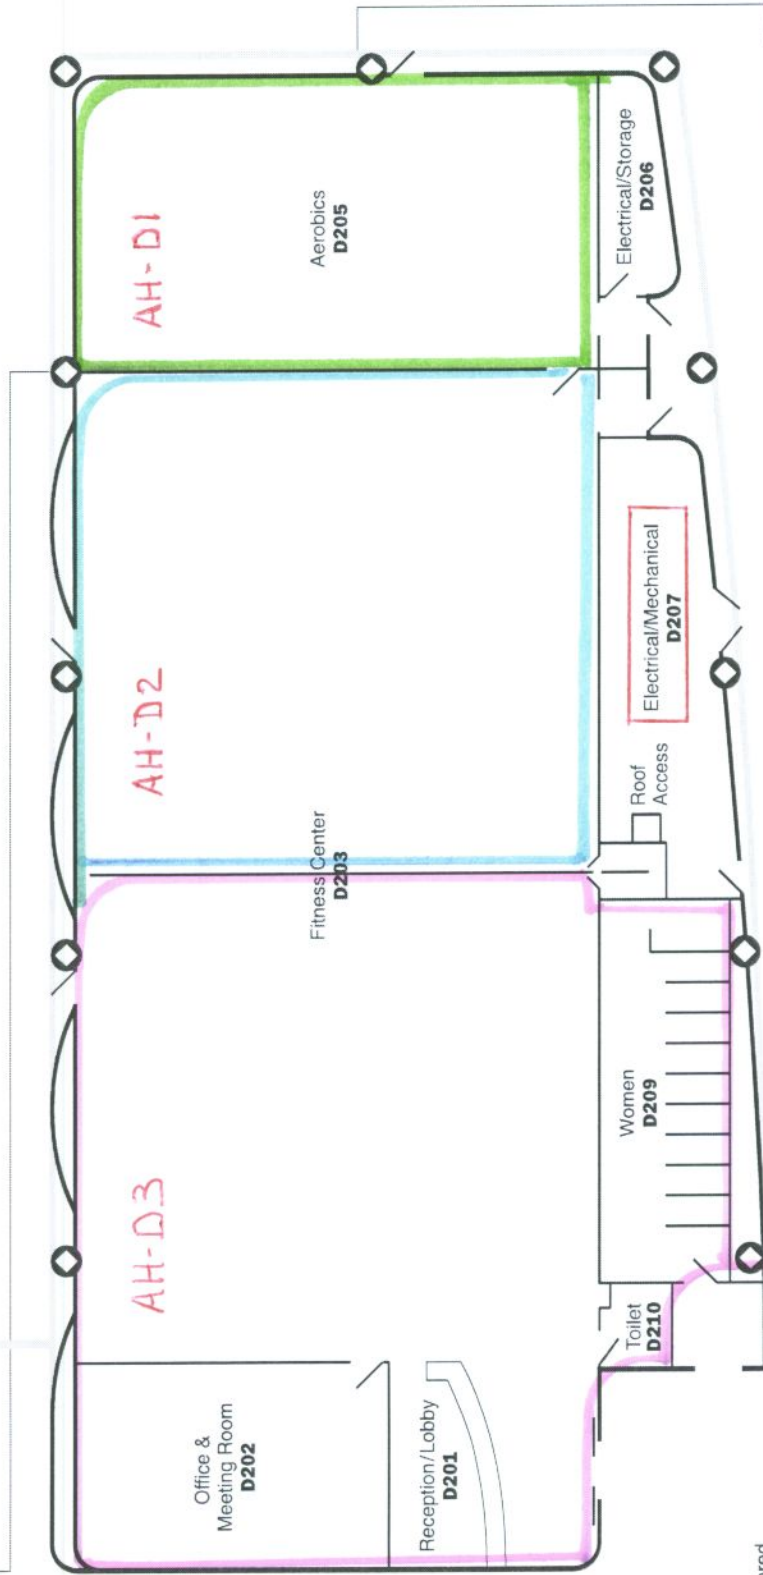

"C" Building

Library, Technology & Learning Resources, DSPS Hi-Tech, Tutoring

revised January 20, 2011

roofline/canopy

Covered Walkway

Office & Meeting Room
D202

Reception/Lobby
D201

Women
D209

Toilet
D210

Fitness Center
D203

AH-D2

AH-D1

Aerobics
D205

Electrical/Storage
D206

Electrical/Mechanical
D207

Roof Access

Covered Walkway

Gym

"D200" Building

Exercise Science

Fitness Center Building

Business & Technology "E" Building

"F" Buildings & Classrooms & Administration

revised June 10, 2008

5

2-1

2-2

2-3

2-4

2-5

2-6

2-7