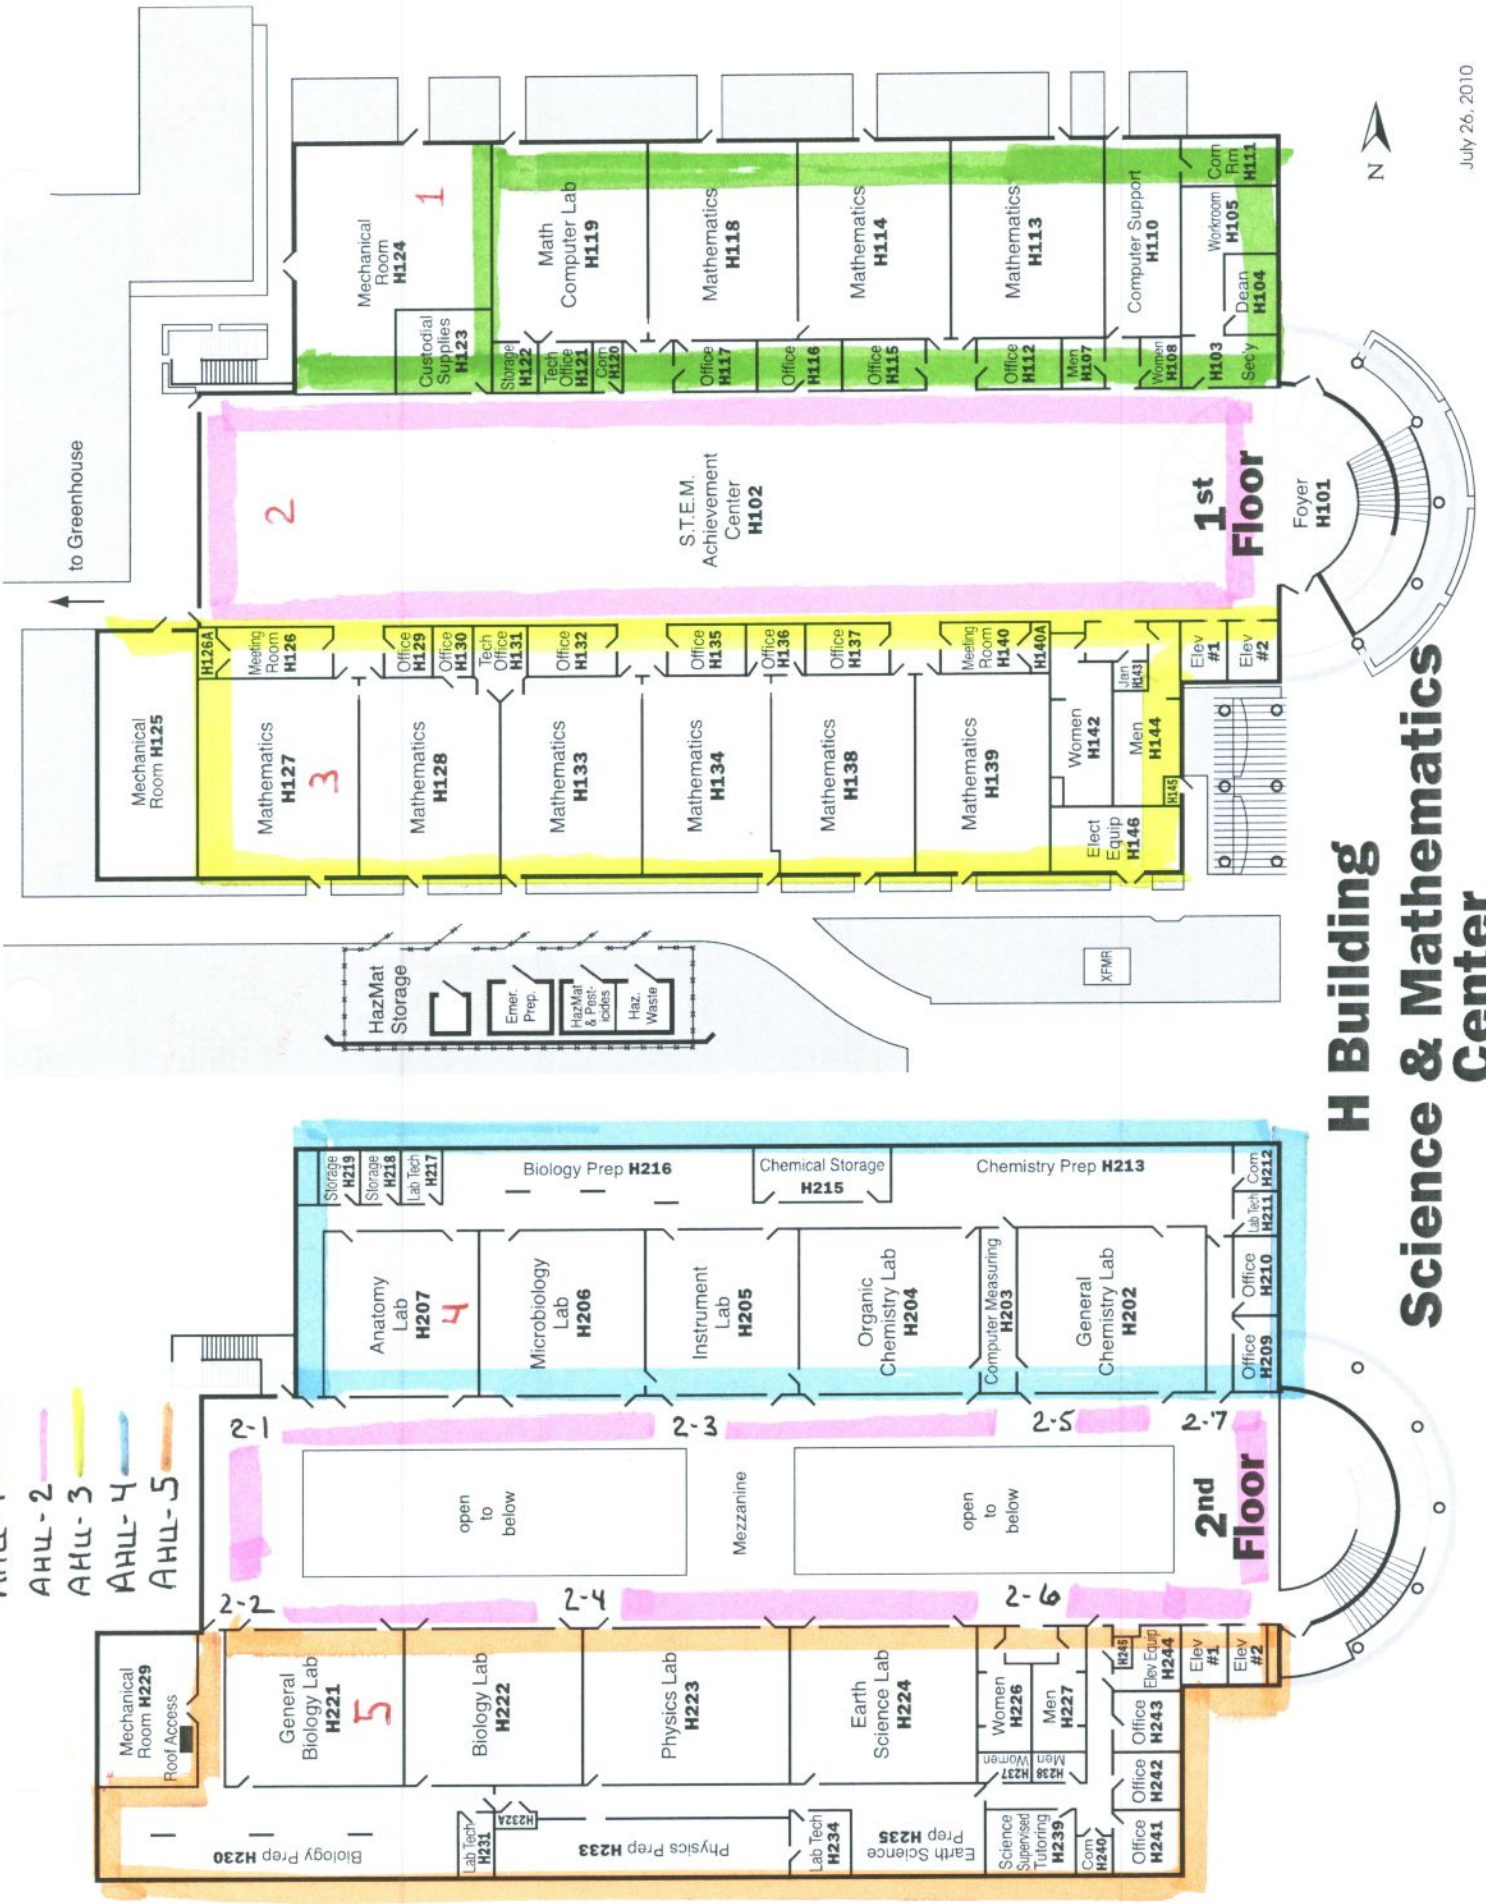

"C" Building

Library, Technology & Learning Resources, DSPS Hi-Tech, Tutoring

revised January 20, 2011

roofline/canopy

Covered Walkway

Office & Meeting Room
D202

Reception/Lobby
D201

Women
D209

Toilet
D210

Fitness Center
D203

AH-D2

AH-D1

Aerobics
D205

Electrical/Storage
D206

Electrical/Mechanical
D207

Roof Access

Covered Walkway

Gym

"D200" Building

Exercise Science

Fitness Center Building

Business & Technology "E" Building

"F" Buildings & Classrooms & Administration

revised June 10, 2008

Construction Zone
No Through Access

H Building Science & Mathematics Center

- AHL-1
- AHL-2
- AHL-3
- AHL-4
- AHL-5

to Greenhouse

1

2

3

4